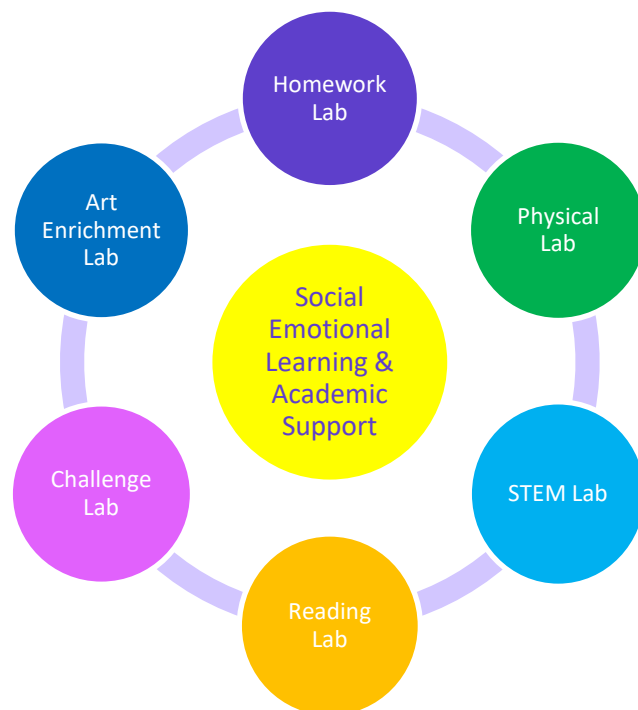

## Get Academic Support & Childcare Coverage

Leading Edge has partnered with **Rose Tree Media School District Elementary Schools** to bring our innovative and affordable programs to your child's school.

### Our program offers:

- **Academic support:** Each day, your children will get homework help to better understand the material.
- **Engaging activities:** Our lab based programming means your children will have unique and fun activities daily with other children in their school.
- **Safe, experienced, on-site programs:** Our programs are staffed with experienced teachers, located in your school, and meet or exceed current CDC guidelines.