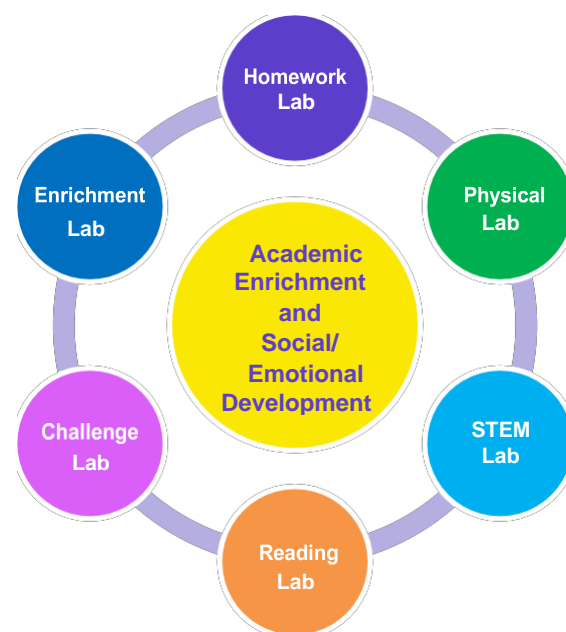

## Get Academic Support & Childcare Coverage

Leading Edge has partnered with **Rose Tree Media Elementary Schools** to bring our innovative and affordable programs to your child's school.

### Our program offers:

- **Academic support:** Each day, your children will get homework help to better understand the material.
- **Engaging activities:** Our lab based programming means your children will have unique and fun activities daily with other children in their school.
- **Safe, experienced, on-site programs:** Our programs are staffed with experienced teachers, located in your school, and meet or exceed current CDC guidelines.